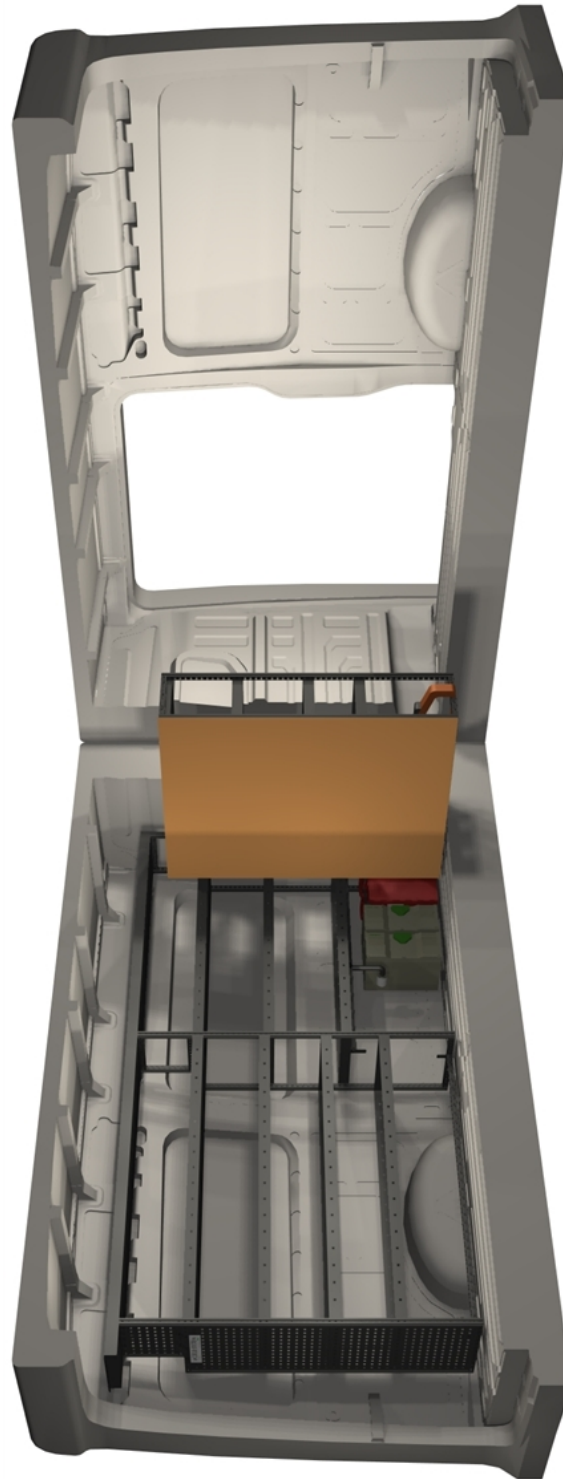

Foran

Copyright © Modul-System